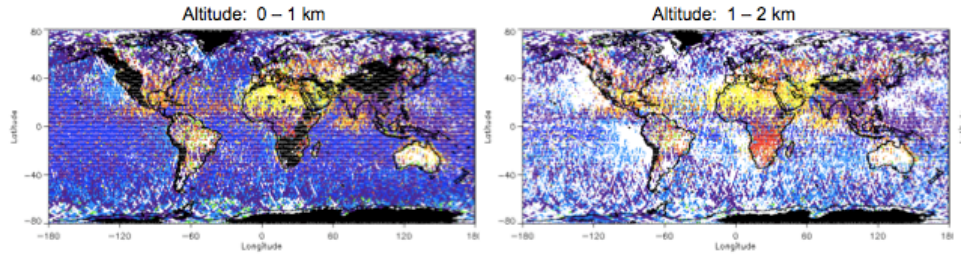

CALIPSO Aerosols