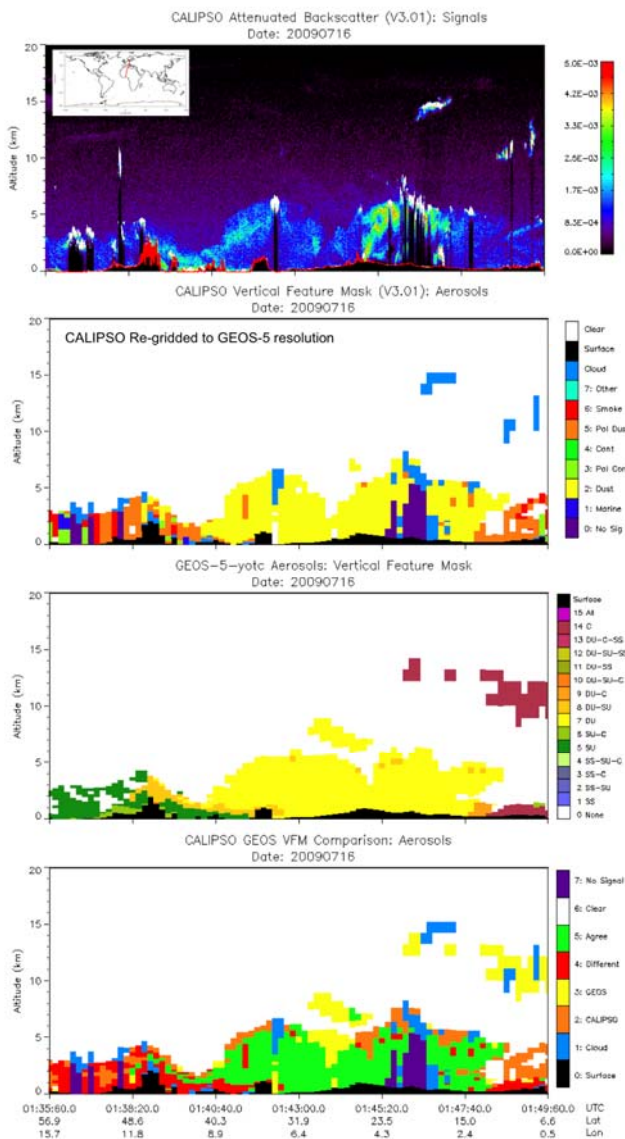

# Assessment of Aerosol Distributions from GEOS-5 Using the CALIPSO Feature Mask

Ellsworth J. Welton, Peter R. Colarco, and Arlindo da Silva

NASA Goddard Space Flight Center, Greenbelt, MD, 20771, USA

## Example: CALIPSO and GEOS-5 Results Track Over Europe to Africa on 20090716

## GEOS-5 / CALIPSO Comparison