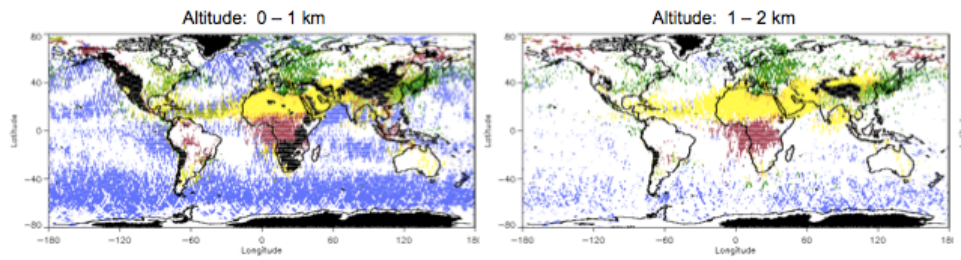

GEOS-5 Aerosols