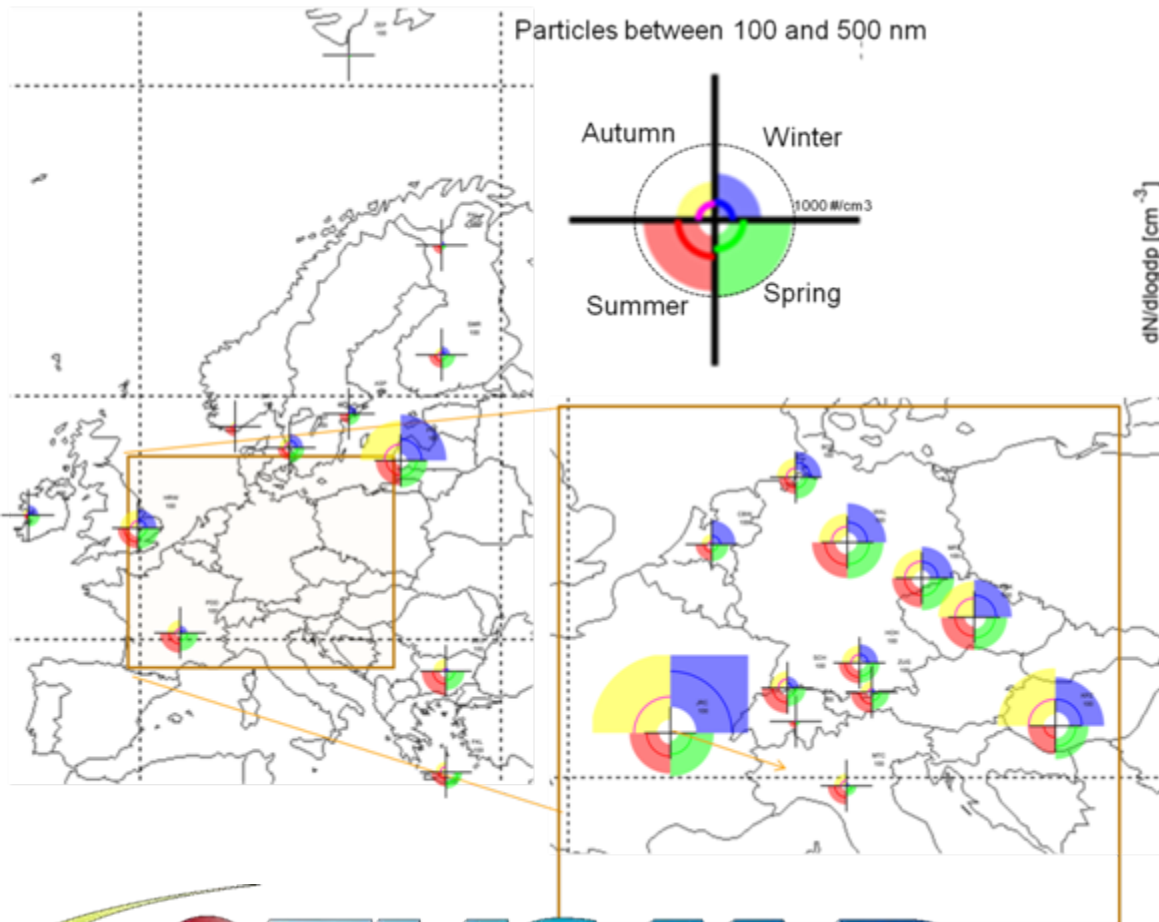

# EUSAAR/EUCAAR size distributions for model comparisons (Ari Asmi)

2008 and 2009 data from field stations over the Europe

Data "handled" for ease of comparison with different model types