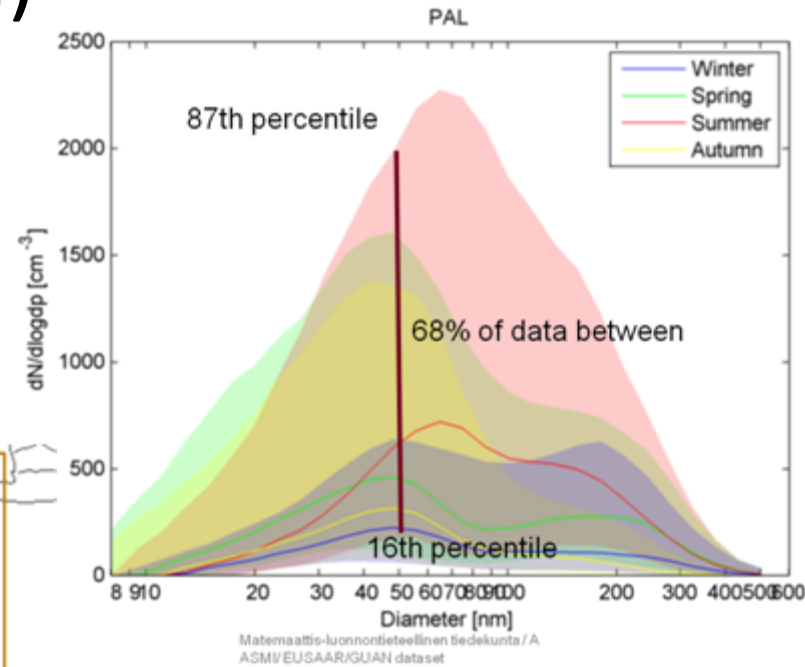

# EUSAAR/EUCAAR size distributions for model comparisons (Ari Asmi)

2008 and 2009 data from field stations over the Europe

Data "handled" for ease of comparison with different model types